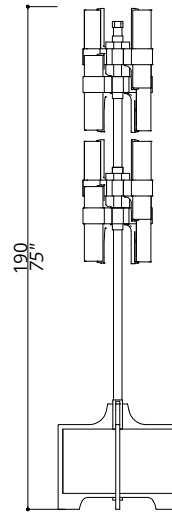

SHADE

Transparent Crystal shades

NOTES

Dimensions are expressed in centimetres, if not otherwise specified.
All products may be customized subject to prior consulting with our technical department; please send your request to info@officina-luce.it.
Officina Luce (Registered brand of ISSARCH srl) reserves the right to change or delete, at any time and without prior warning, the technical specification of any model or the model itself, depending on technical and commercial requirements.