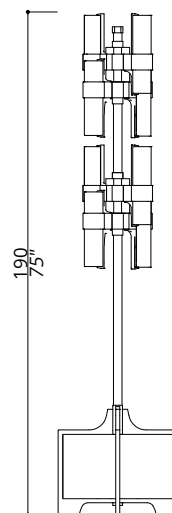

NOTES

Dimensions are expressed in centimetres, if not otherwise specified.
All products may be customized subject to prior consulting with our technical department; please send your request to info@officina-luce.it.
Officina Luce (Registered brand of ISSARCH srl) reserves the right to change or delete, at any time and without prior warning, the technical specification of any model or the model itself, depending on technical and commercial requirements.