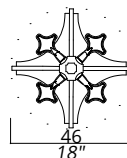

NOTES

Dimensions are expressed in centimetres, if not otherwise specified. All products may be customized subject to prior consulting with our technical department; please send your request to info@officina-luce.it. Officina Luce (Registered brand of ISSARCH srl) reserves the right to change or delete, at any time and without prior warning, the technical specification of any model or the model itself, depending on technical and commercial requirements.