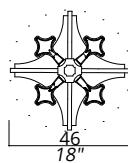

NOTES

Dimensions are expressed in centimetres, if not otherwise specified.
All products may be customized subject to prior consulting with our technical department; please send your request to info@officina-luce.it.
Officina Luce (Registered brand of ISSARCH srl) reserves the right to change or delete, at any time and without prior warning, the technical specification of any model or the model itself, depending on technical and commercial requirements.