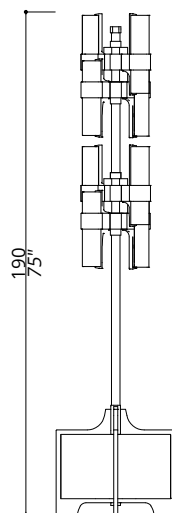

NOTES

Dimensions are expressed in centimetres, if not otherwise specified.
All products may be customized subject to prior consulting with our technical department; please send your request to info@officina-luce.it.
Officina Luce (Registered brand of ISSARCH srl) reserves the right to change or delete, at any time and without prior warning, the technical specification of any model or the model itself, depending on technical and commercial requirements.