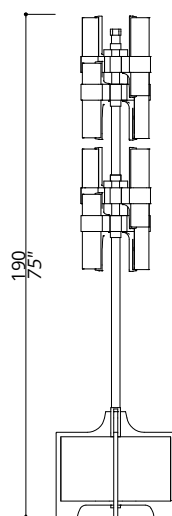

NOTES

Dimensions are expressed in centimetres, if not otherwise specified. All products may be customized subject to prior consulting with our technical department; please send your request to info@officina-luce.it. Officina Luce (Registered brand of ISSARCH srl) reserves the right to change or delete, at any time and without prior warning, the technical specification of any model or the model itself, depending on technical and commercial requirements.