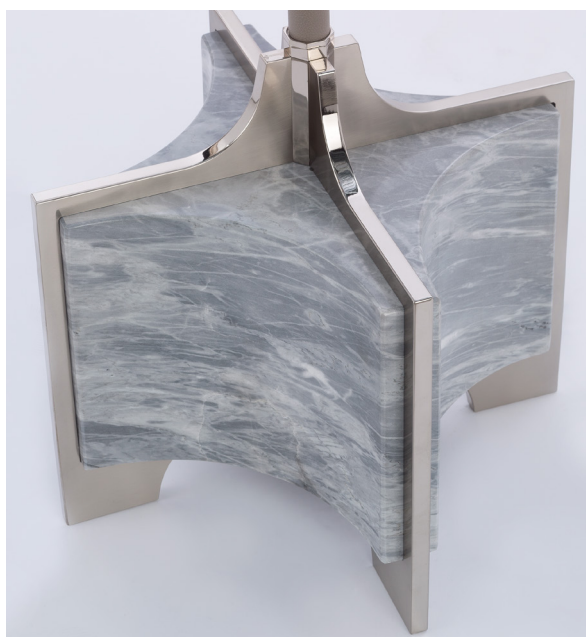

NOTES

Dimensions are expressed in centimetres, if not otherwise specified. All products may be customized subject to prior consulting with our technical department; please send your request to info@officina-luce.it. Officina Luce (Registered brand of ISSARCH srl) reserves the right to change or delete, at any time and without prior warning, the technical specification of any model or the model itself, depending on technical and commercial requirements.